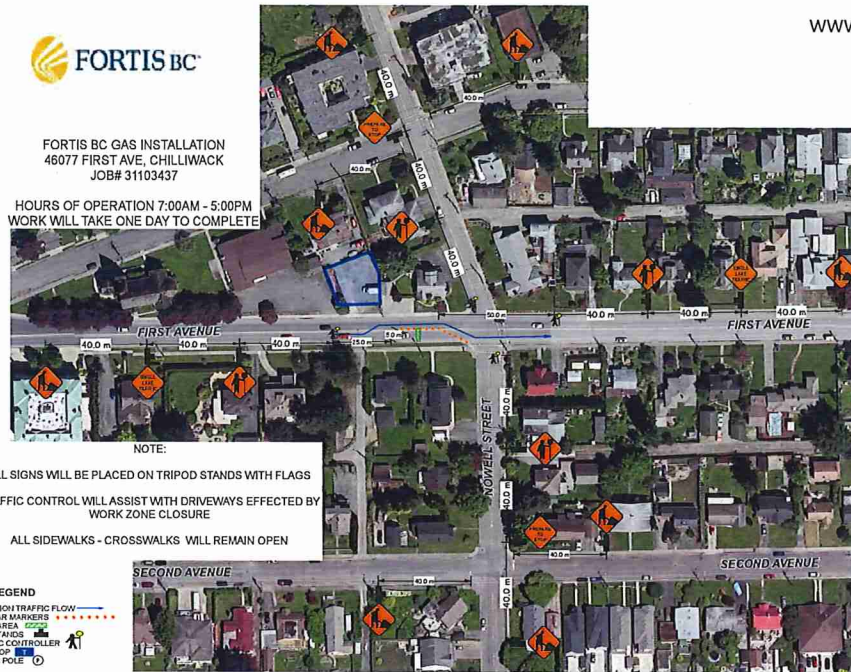

www.invarion.com

FORTIS BC GAS INSTALLATION
46077 FIRST AVE, CHILLIWACK
JOB# 31103437

HOURS OF OPERATION 7:00AM - 5:00PM
WORK WILL TAKE ONE DAY TO COMPLETE

NOTE:

- ALL SIGNS WILL BE PLACED ON TRIPOD STANDS WITH FLAGS
- TRAFFIC CONTROL WILL ASSIST WITH DRIVEWAYS EFFECTED BY WORK ZONE CLOSURE
- ALL SIDEWALKS - CROSSWALKS WILL REMAIN OPEN